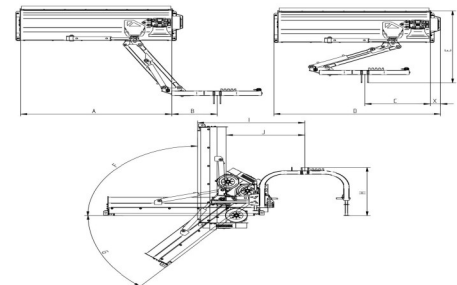

FORZA

The FORZA line of flail mowers covers all of your needs; from heavy duty ditch bank mowers to compact 3 Pt. rear flail mowers. FORZA offers superior quality and versatility – whether you're a smallholder, contractor, or farmer. All of our models are equipped with protective rubber curtains to stop debris from being thrown out from under the machine and are fitted with counter-knives which further breaks down the material. All mowers have 4 settings of rear roller height adjustment (2 - 4 - 6 - 8cm) and are fitted with skids to protect the main frame body from damage. European designed and manufactured, Forza will hold up for many years.

Model	HP Rating	Working Width	Hitch	Mount	Cutting Cap.	Belts	Blades	Weight lbs.
Comet-51	18-35	51"	Cat 1	Center	1"	3	"Hammer"	408
Comet-61	20-35	61"	Cat 1	Center	1"	3	"Hammer"	440
Galaxy-71	Min. 40	71"	Cat 1-2	Fixed Offset 8"	3-1/4"	4	"Hammer"	922
Galaxy-87	Min. 60	87"	Cat 1-2	15.75" Hyd. Offset	3-1/4"	4	"Hammer"	1,060

Dimensions							
Model	A	B	C	D	E	F	G
Sabre-51	51"	21"	26"	61"	50"	90°	50°
Sabre-61	61"	21"	26"	71"	50"	90°	50°
Katana-65	65"	23"	32"	75"	58.5"	90°	50°
Rapier-71	71"	45"	42.5"	80"	102"	90°	45°
Rapier-80	75"	45"	42.5"	87"	102"	90°	45°

Model	HP Rating	Working Width	Hitch	Slope Angle	Cutting Cap.	Belts	Blades	Weight lbs.
Sabre-51	18-35	51"	Cat. 1	↑90/↓40	1"	3	"Hammer"	550
Sabre-61	20-35	61"	Cat. 1	↑90/↓40	1"	3	"Hammer"	585
Katana-65	35-65	65"	Cat 1 & 2	↑90/↓40	1-1/2"	3	"Hammer"	816
Rapier-71	50-100	67"	Cat 2	↑90/↓40	3-1/4"	4	"Hammer"	1,874
Rapier-80	55-100	75"	Cat 2	↑90/↓40	3-1/4"	4	"Hammer"	1,984