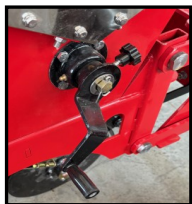

CORN/SOYBEAN

Tar River Seed Planter is an excellent choice for planting Corn, Soybean, Sorghum or Millet. Built to last with stainless steel seed and fertilizer hoppers the CSP-2R or CSP-4R are cost effective units for small farmers. Units come standard with Corn and Soybean plates, optional Sorghum and Millet plates are available. The SCP-4R 4-row units comes standard with hydraulically lifting row markers, which requires 1 remote. Rows are spaced at 36" during assembly but are adjustable.

Corn and Soybean plates - STANDARD

Row Marker - STANDARD on 4 Row

Heavy chain to ensure seed coverage

Easy seed adjustment

Model	Description	HP	Hitch	Weight (lbs.)
CORN/SOYBEAN PLANTER				
CSP-2R	2 Row Corn Planter	35	Cat 1	731
CSP-4R	4 Row Corn Planter w/ Row Marker	60	Cat 1	1770
OPTIONAL EQUIPMENT				
CSP-SGP	Sorghum Plate Assy			
CSP-MLP	Millet Plate Assy.			
CSP-RM	Row Markers (Hydraulic lift) <i>*Comes standard on SCP-4R*</i>			